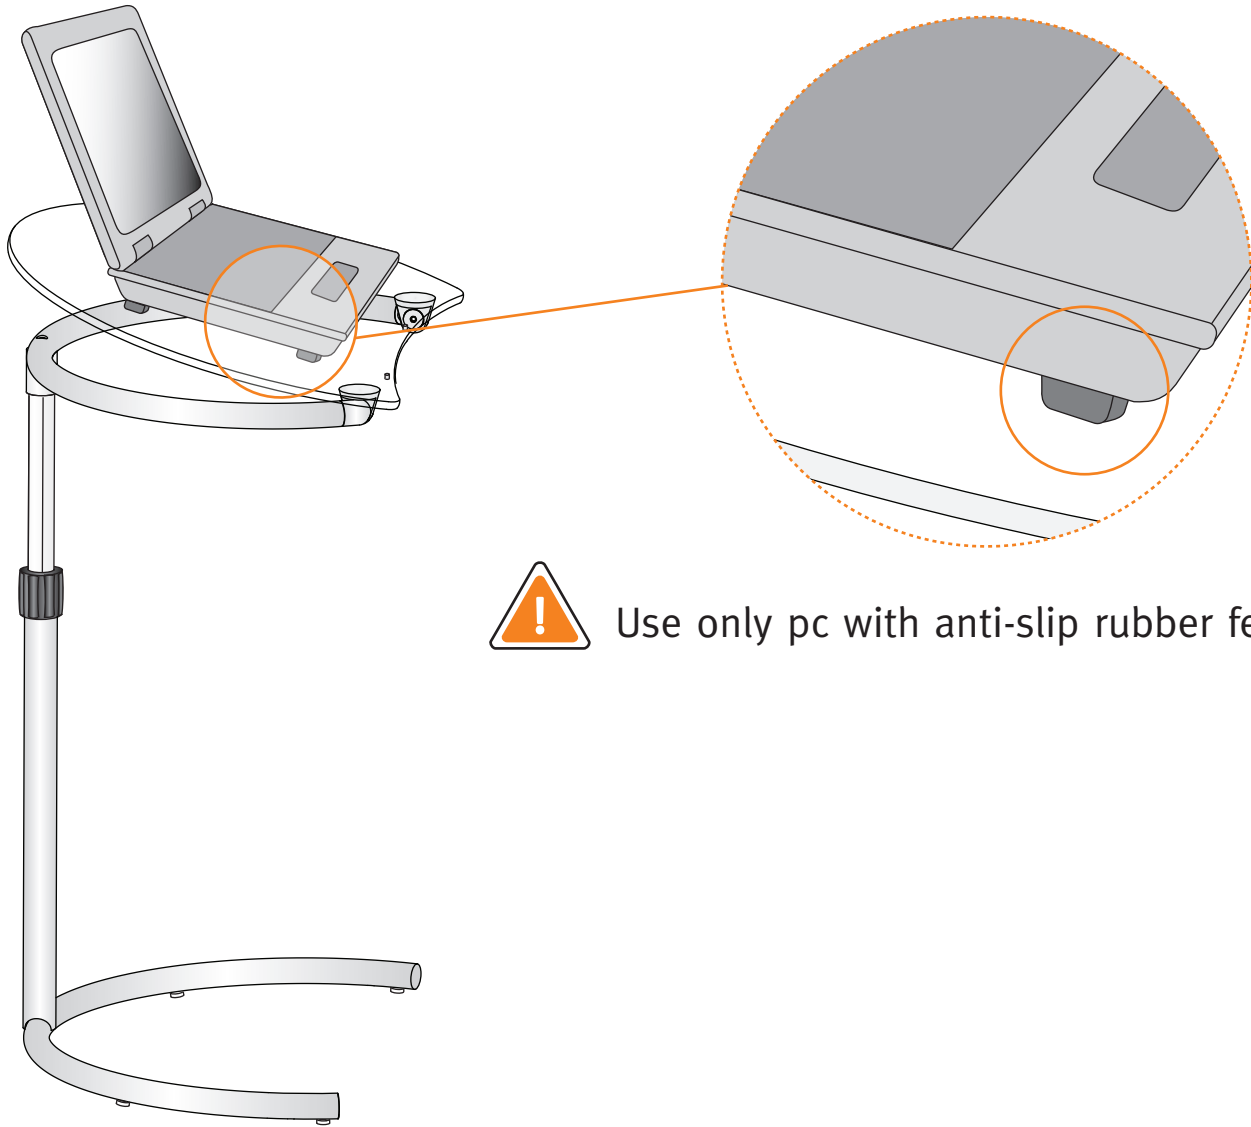

THE INNOVATORS OF COMFORT™

Stressless® Flexi table

Use only pc with anti-slip rubber feet

MAX 10 kg